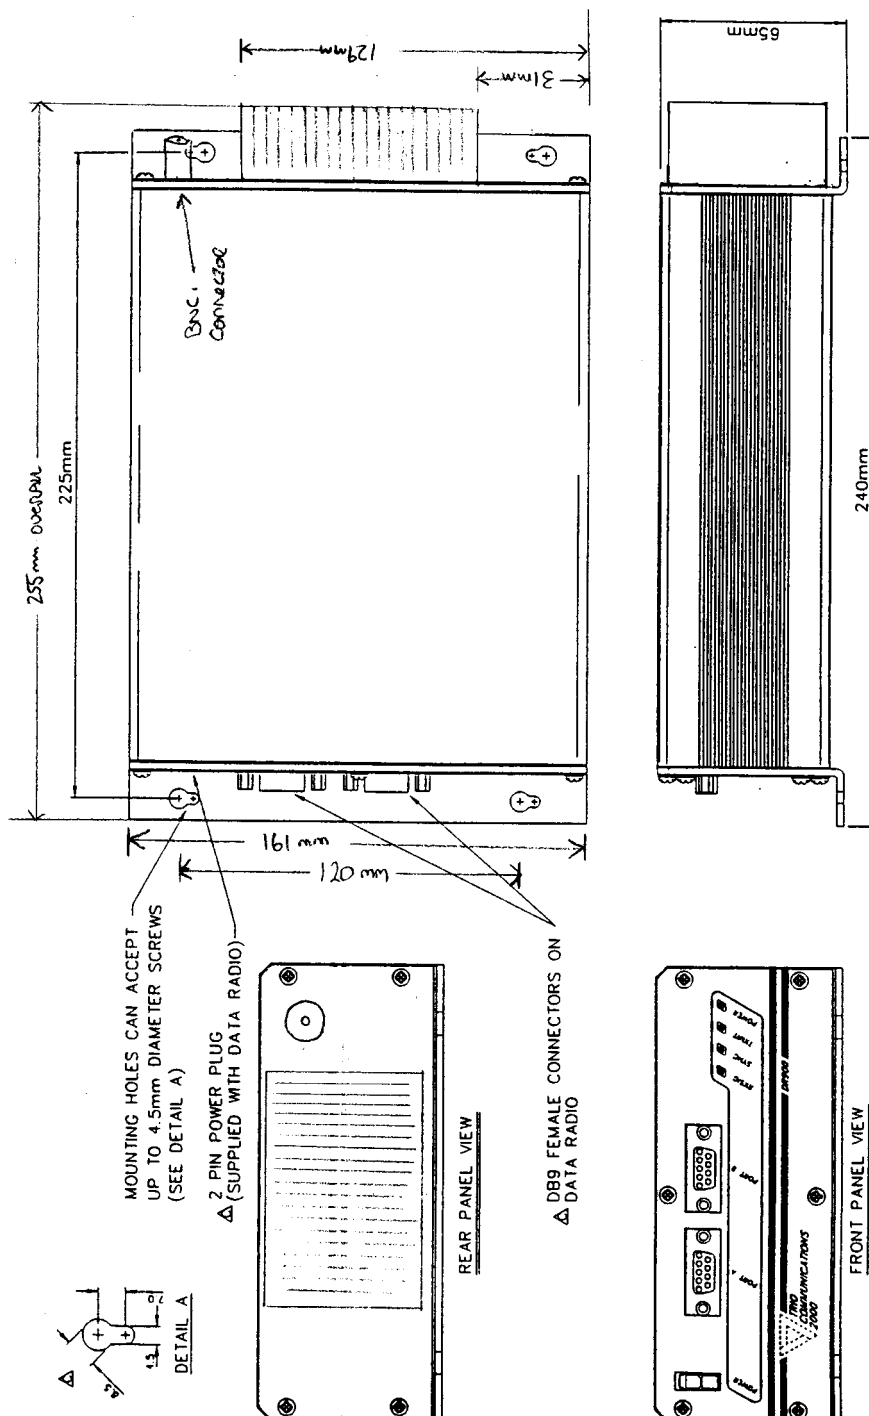

## Technical Note TN-47

# Mounting Dimensions for the DR450 Data Radio Modem

Issue 02/99